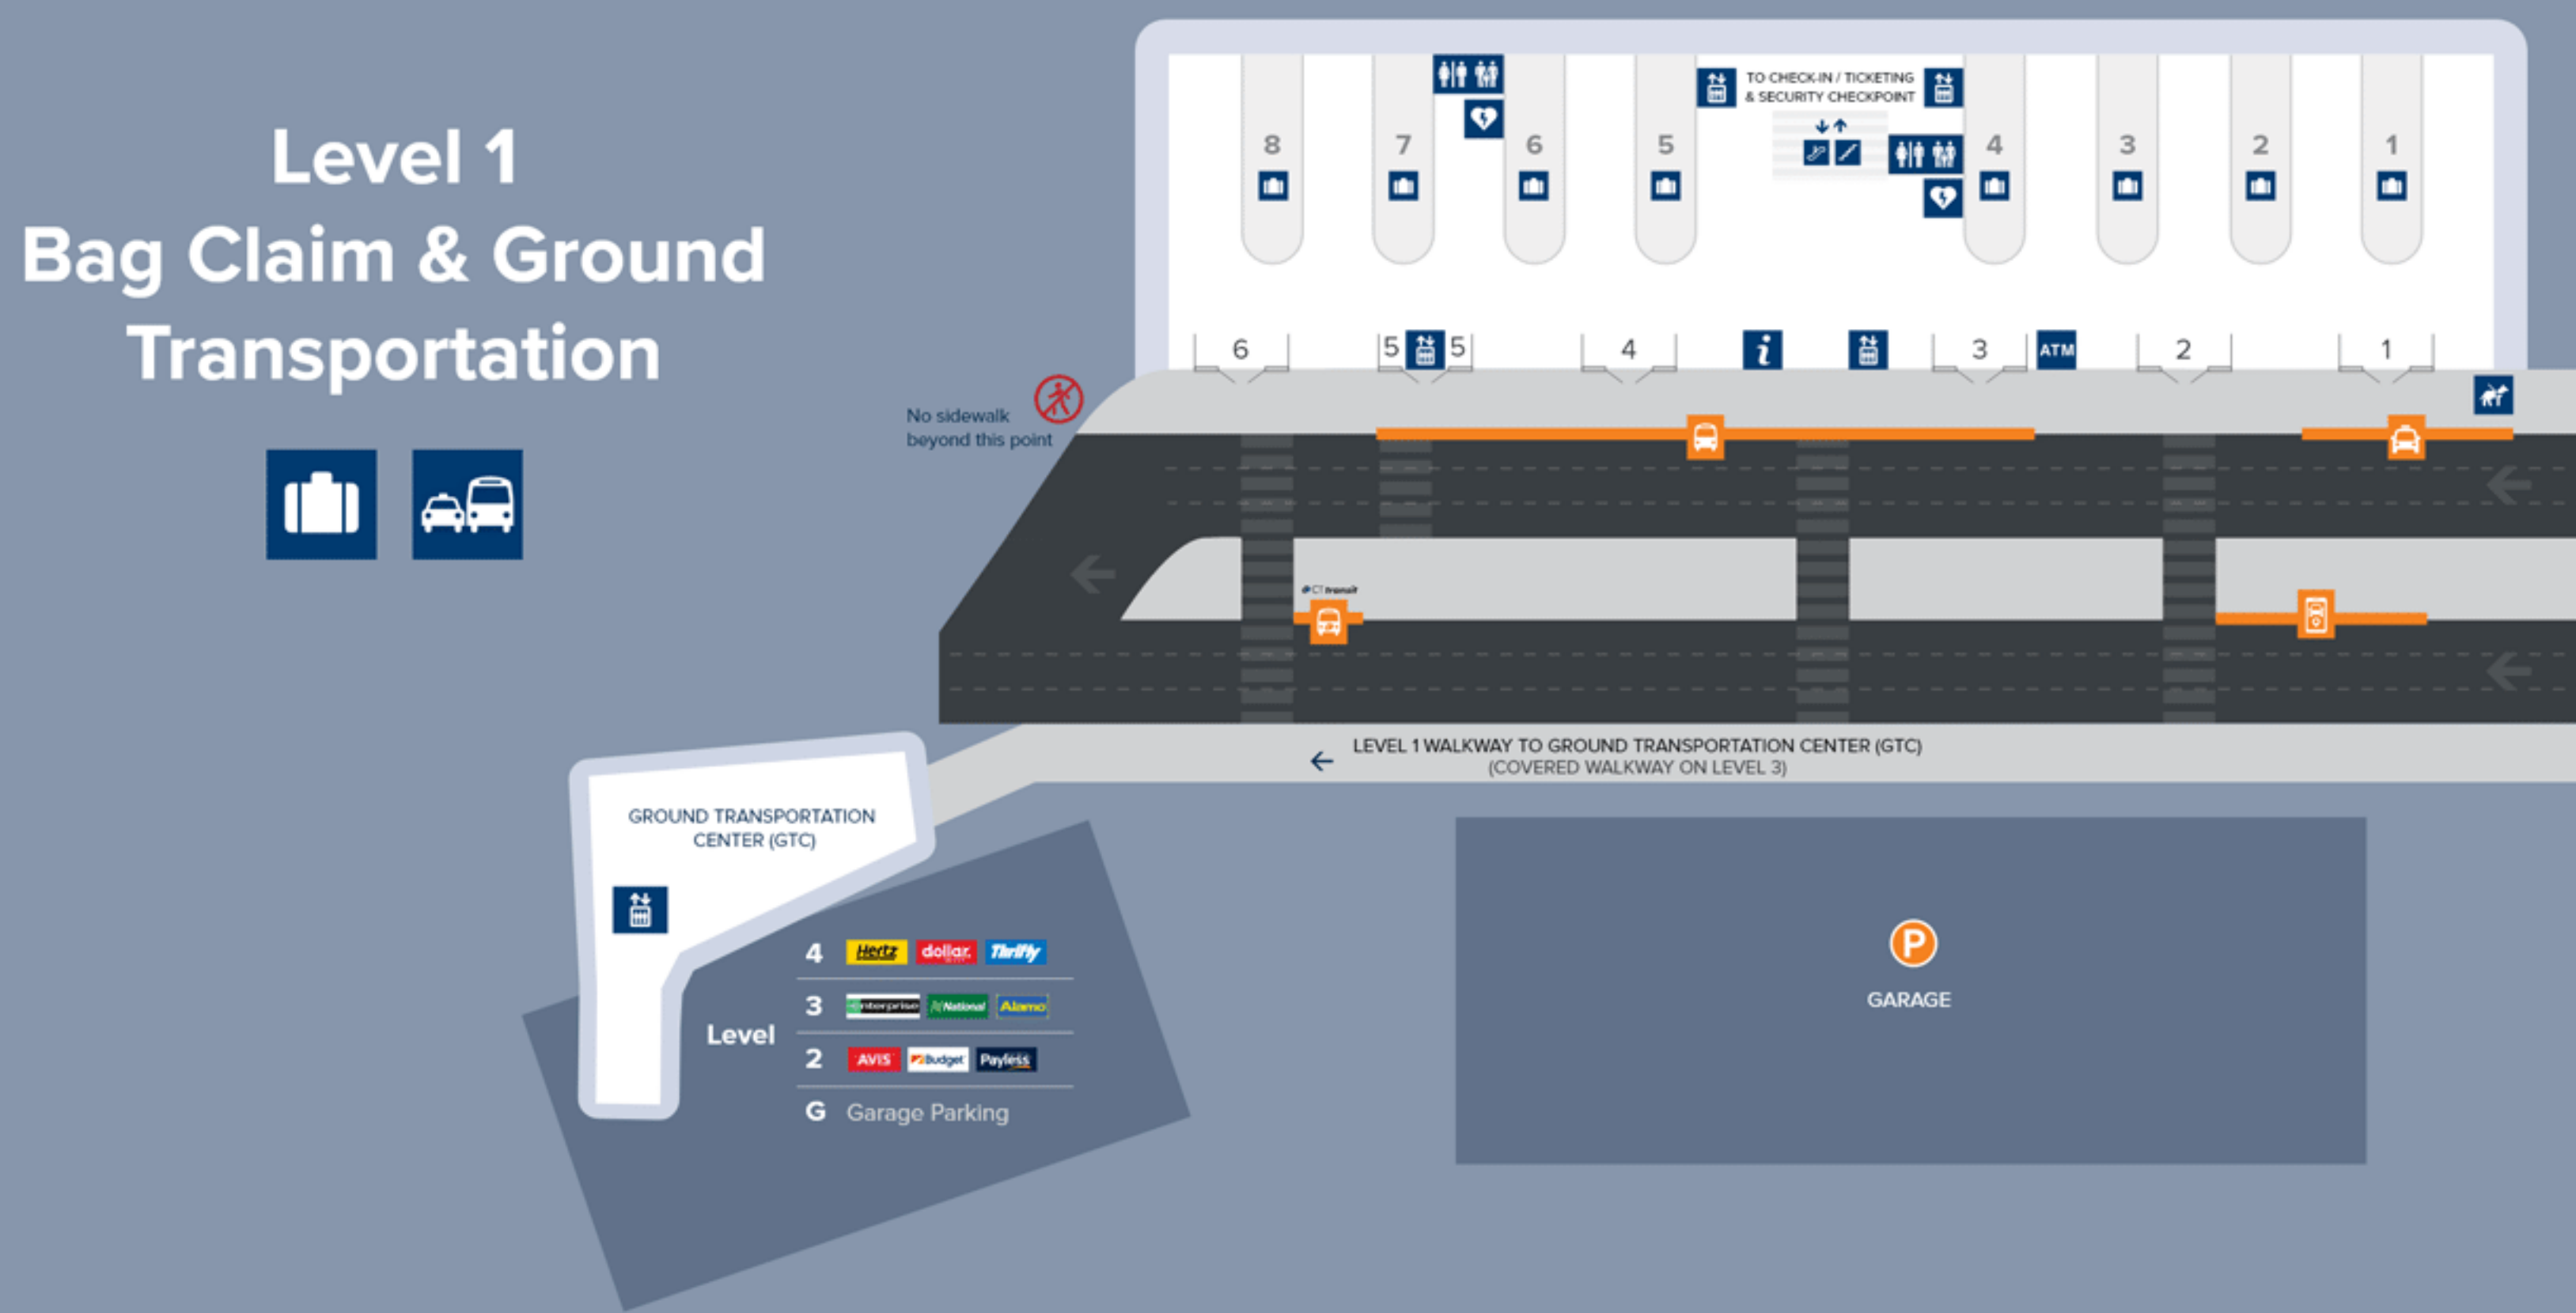

# BRADLEY INTERNATIONAL AIRPORT TERMINAL A

Main Parking Garage and Ground Transportation Center (GTC)  
Access via Level 1 & 2

Express Lot 1 and Park & Walk Lot 2  
Access via Level 2

Amenities	Dining	Shopping	Ground Transportation
-----------	--------	----------	-----------------------

- Animal Relief Area
- Assisted Care Restroom
- ATM
- Bag Claim
- Check-In/Ticketing
- Defibrillator (AED)
- Elevator
- Escalator
- Escape Lounge
- Information
- Mother's Nursing Lounge
- Restrooms
- Security Checkpoint
- Stairs

- 1** Auntie Anne's / Carvel Ice Cream
- 2** Dunkin'
- 3** Beercode Kitchen & Bar
- 4** Traveltini
- 5** D'Angelo Grilled Sandwiches
- 6** Jamba Juice
- 7** Black Bear Saloon
- 8** Cask & Barrel Bistro
- 9** Papa Gino's Pizza
- 10** Fresh City
- 11** McDonald's
- 12** Starbucks
- 13** Dunkin'
- 14** Two Roads Tap Room
- 15** Phillips Seafood
- 16** Dunkin'

- Public Buses
- Shuttle Buses
- Ride Share
- Taxi