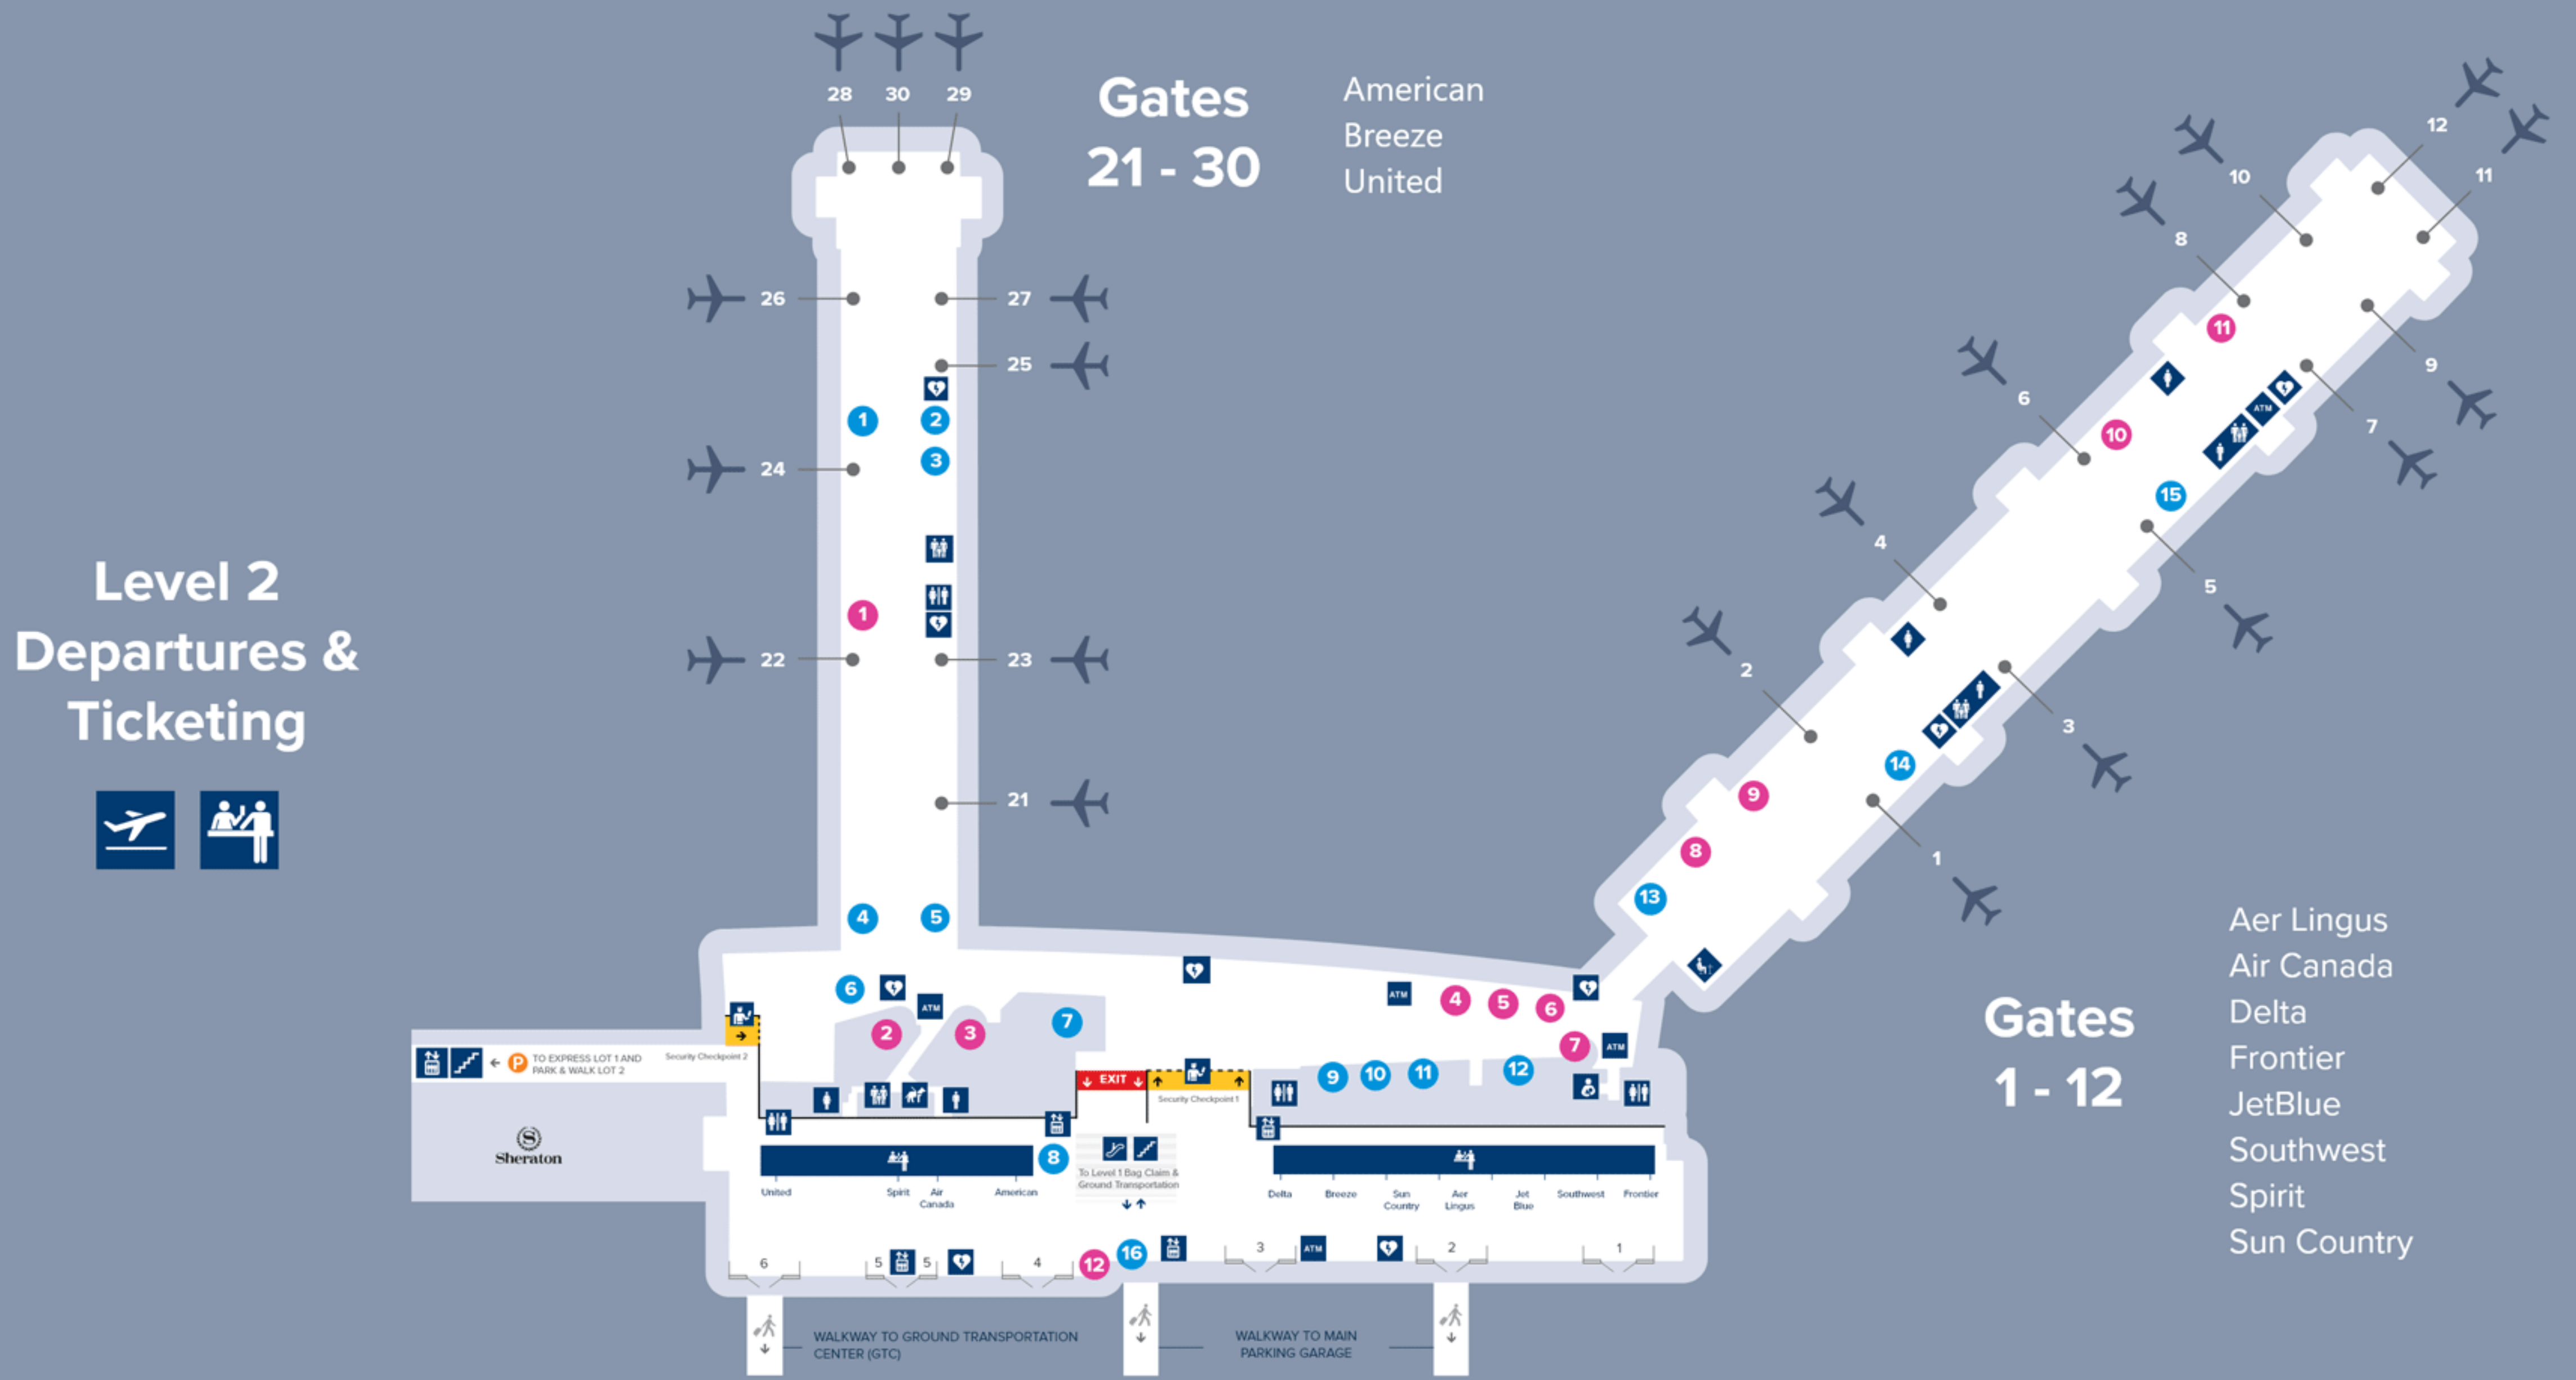

# BRADLEY INTERNATIONAL AIRPORT TERMINAL A

Main Parking Garage and Ground Transportation Center (GTC)  
Access via Level 1 & 2

Express Lot 1 and Park & Walk Lot 2  
Access via Level 2

Amenities	Dining	Shopping	Ground Transportation
-----------	--------	----------	-----------------------

- Animal Relief Area
- Assisted Care Restroom
- ATM
- Bag Claim
- Check-In/Ticketing
- Defibrillator (AED)
- Elevator
- Escalator
- Escape Lounge
- Information
- Mother's Nursing Lounge
- Restrooms
- Security Checkpoint
- Stairs

- 1** Auntie Anne's / Carvel Ice Cream
- 2** Dunkin'
- 3** Beercode Kitchen & Bar
- 4** Traveltini
- 5** D'Angelo Grilled Sandwiches
- 6** Jamba Juice
- 7** Black Bear Saloon
- 8** Cask & Barrel Bistro
- 9** Papa Gino's Pizza
- 10** Fresh City
- 11** McDonald's
- 12** Starbucks
- 13** Dunkin'
- 14** Two Roads Tap Room
- 15** Phillips Seafood
- 16** Dunkin'

- Public Buses
- Shuttle Buses
- Ride Share
- Taxi